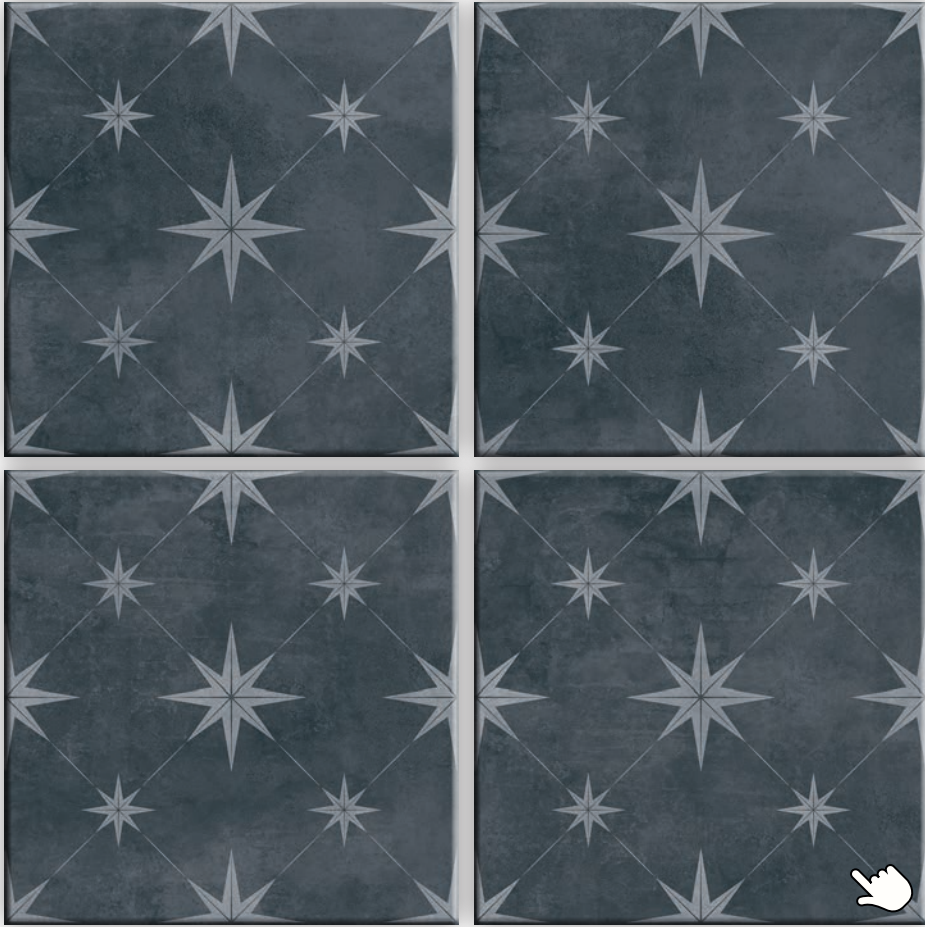

60x60

Star Antracite

20 mm
RECTIFIED
GLAZED PORCELAIN