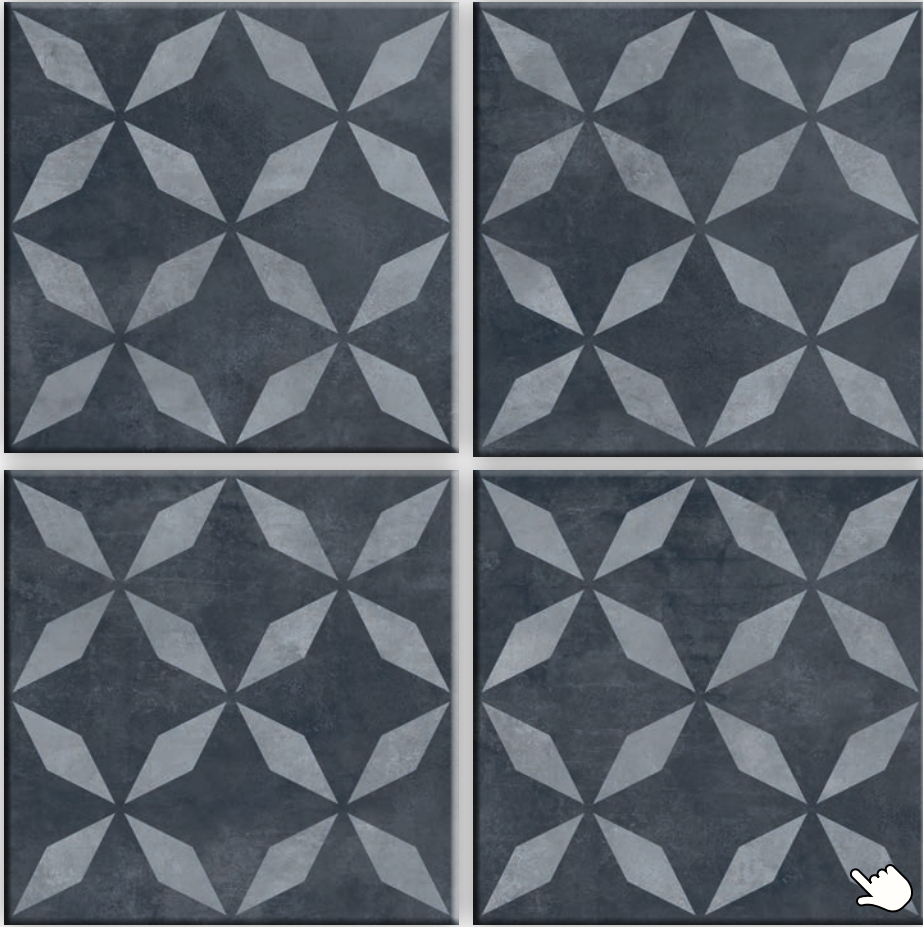

# WELFORD

60x60

Antracite

**20 mm**  
RECTIFIED  
GLAZED PORCELAIN

60x60

Geometric Antracite

**20 mm**  
RECTIFIED  
GLAZED PORCELAIN