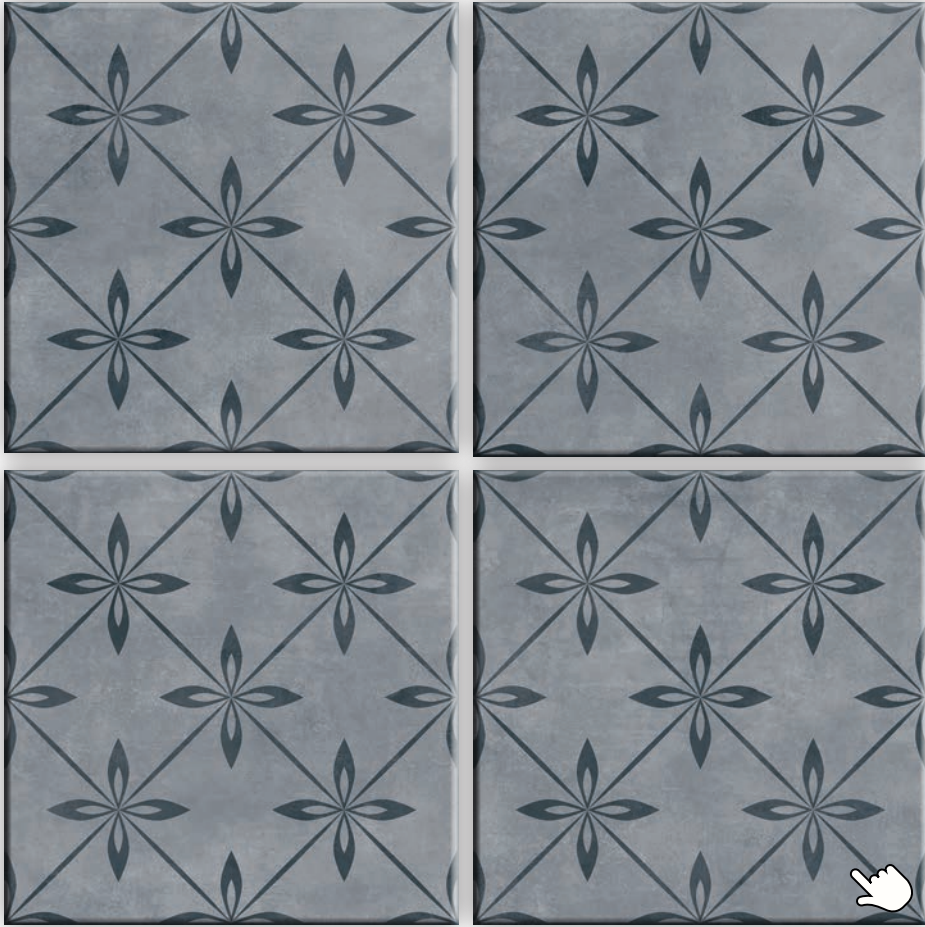

# URBAN DECOR

60x60

Grey

**20 mm**  
RECTIFIED  
GLAZED PORCELAIN

# AMBERLEY

60x60

Willow Grey

**20 mm**  
RECTIFIED  
GLAZED PORCELAIN