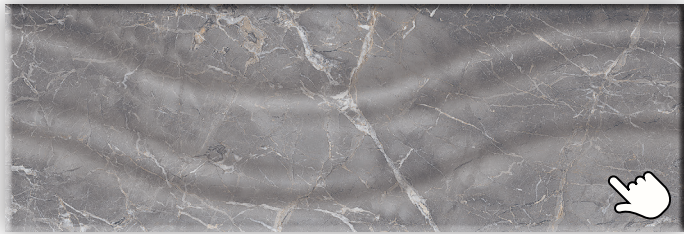

# MARMO CALACATTA

60x60

White

30x90

White

POLISHED  
RECTIFIED  
GLAZED PORCELAIN

30x90

Taupe Relief