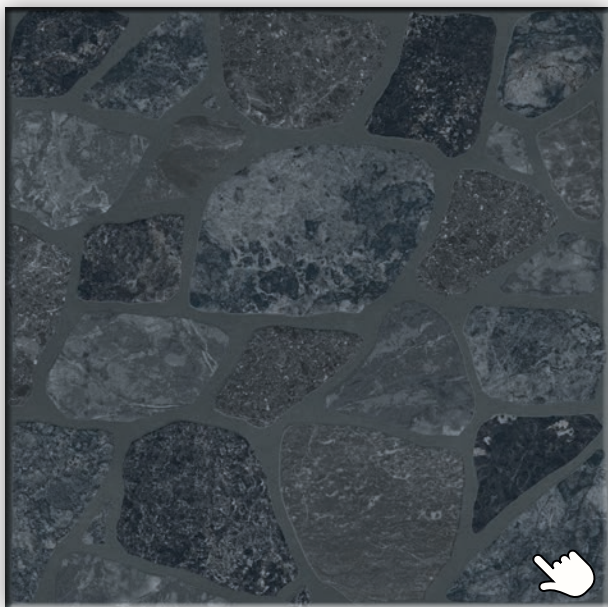

60x60

Antracite

GLAZED PORCELAIN