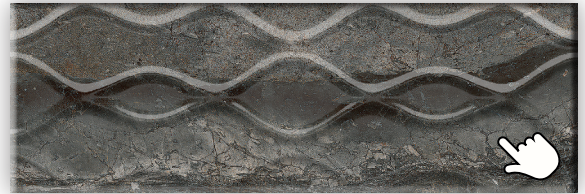

# FLOW

MARVEL

60x60

Antracite

25x75

Antracite Relief

25x75

Antracite