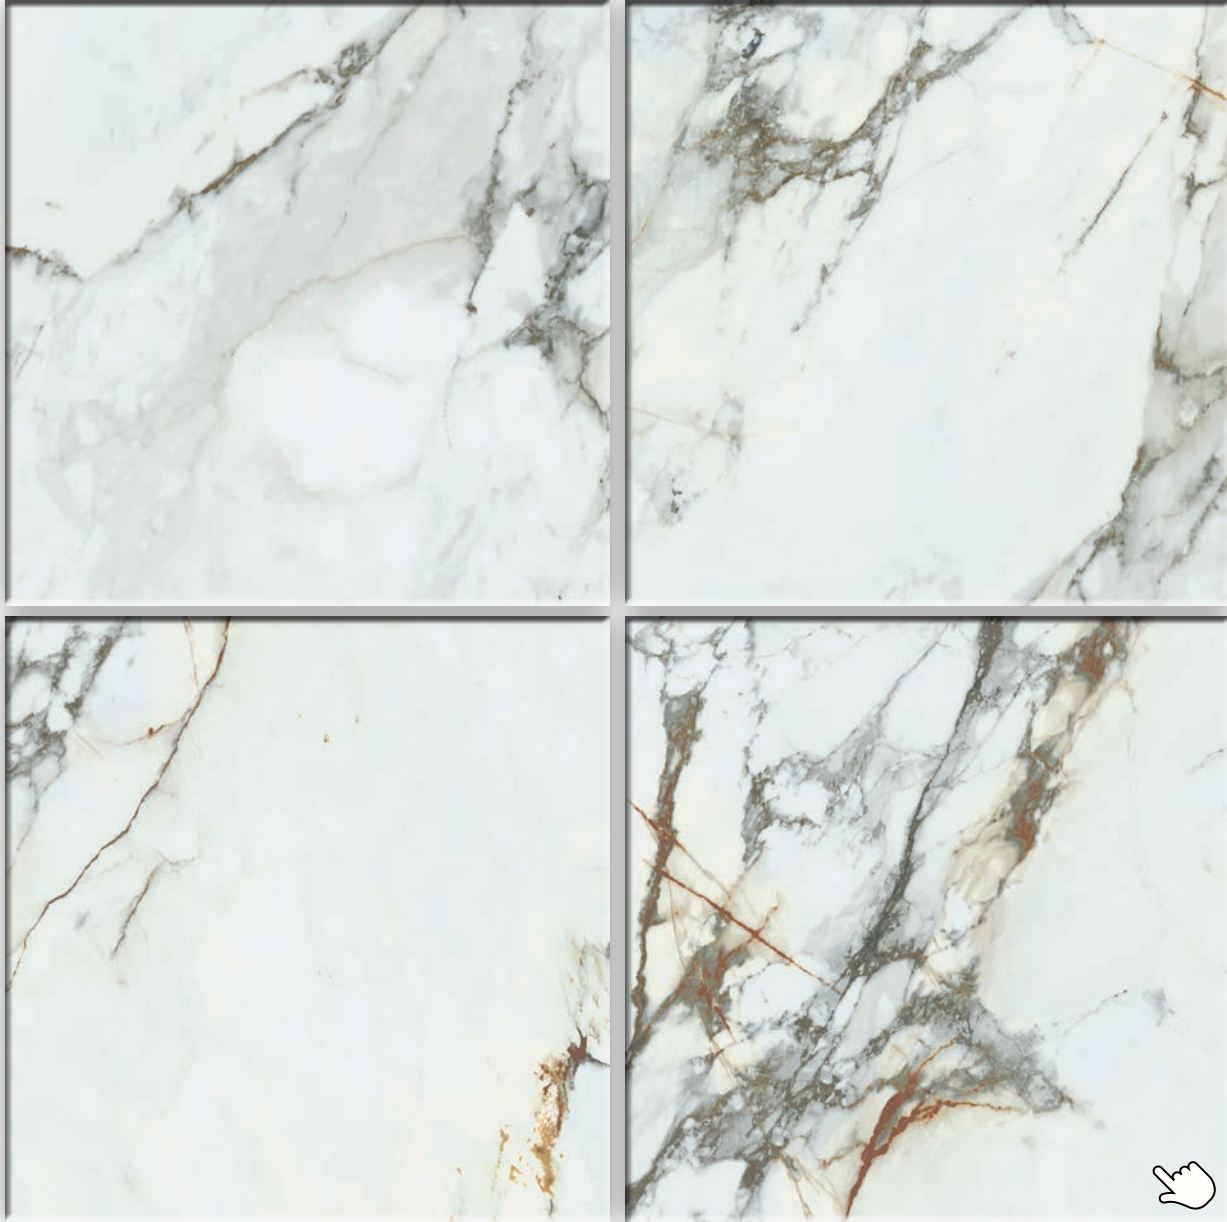

BONITA

60x60

White

New

MATT
POLISHED
GLAZED PORCELAIN