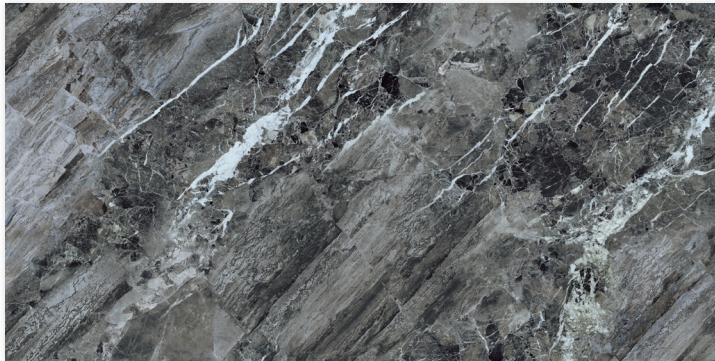

KARYON / 60 x 120

Grey

Polished / Rectified / Glazed Porcelain