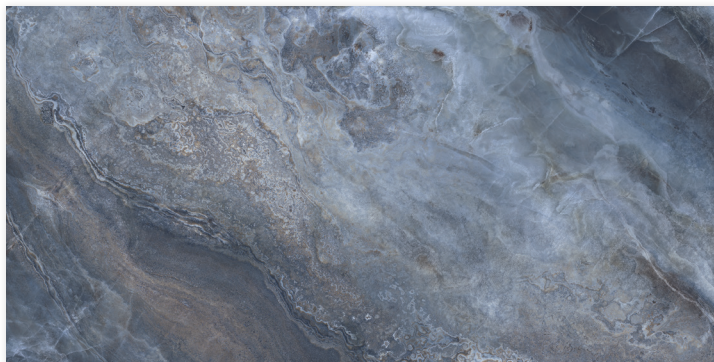

LONARK / 60 x 120

Grey

Rectified / Glazed Porcelain / Special Effect

ONIDA

ONIDA / 60 x 120

Ocean

Polished / Rectified / Glazed Porcelain

Moss