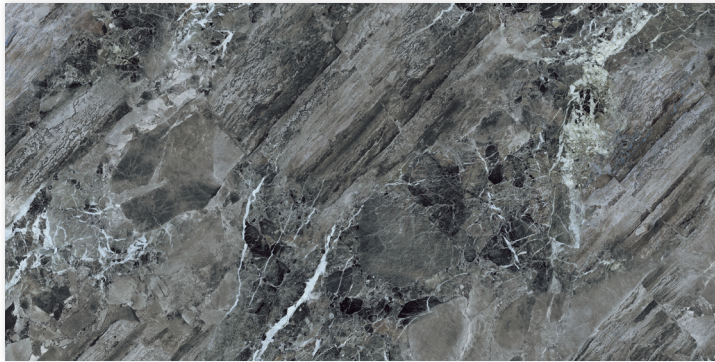

KARYON / 60 x 120

Grey

Polished / Rectified / Glazed Porcelain