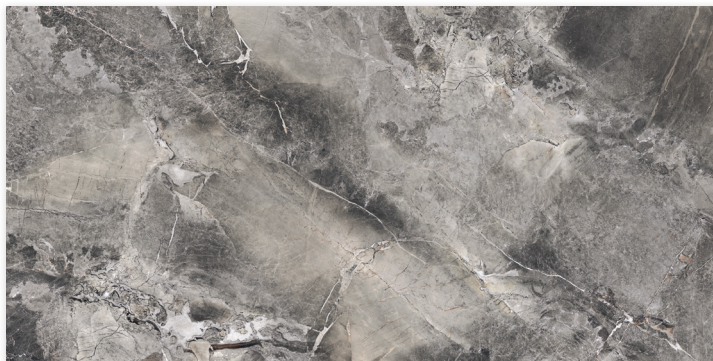

Dark Grey

Polished / Rectified / Glazed Porcelain