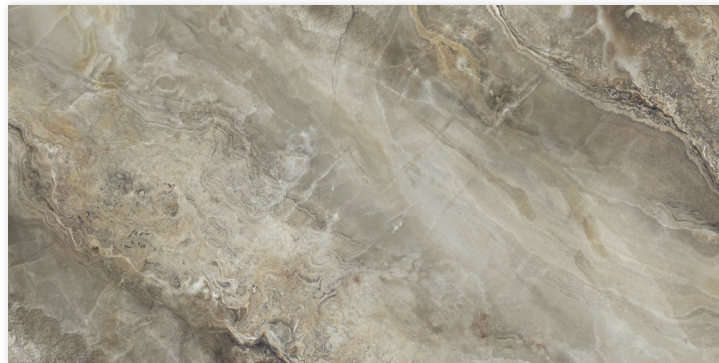

Olive

Polished / Rectified / Glazed Porcelain