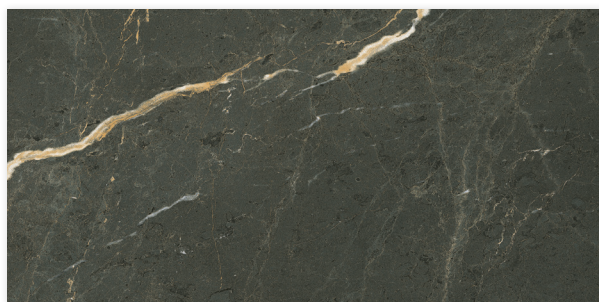

OSCAR / 40 x 80 / Wall Tile

Natura

Glossy / Double Firing / Rectified

Gold

Glossy / Double Firing / Rectified

OSCAR / 40 x 80 / Wall Tile

Ivory

Glossy / Double Firing / Rectified