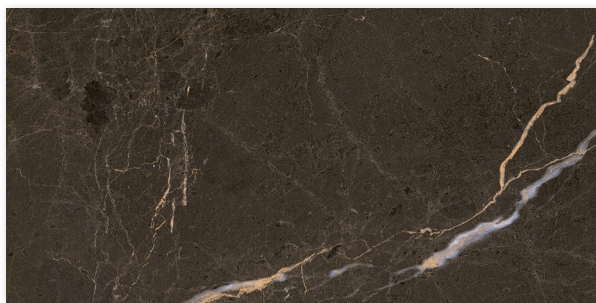

OSCAR / 40 x 80 / Wall Tile

Natura

Glossy / Double Firing / Rectified

Gold

Glossy / Double Firing / Rectified

OSCAR / 40 x 80 / Wall Tile

Ivory

Glossy / Double Firing / Rectified